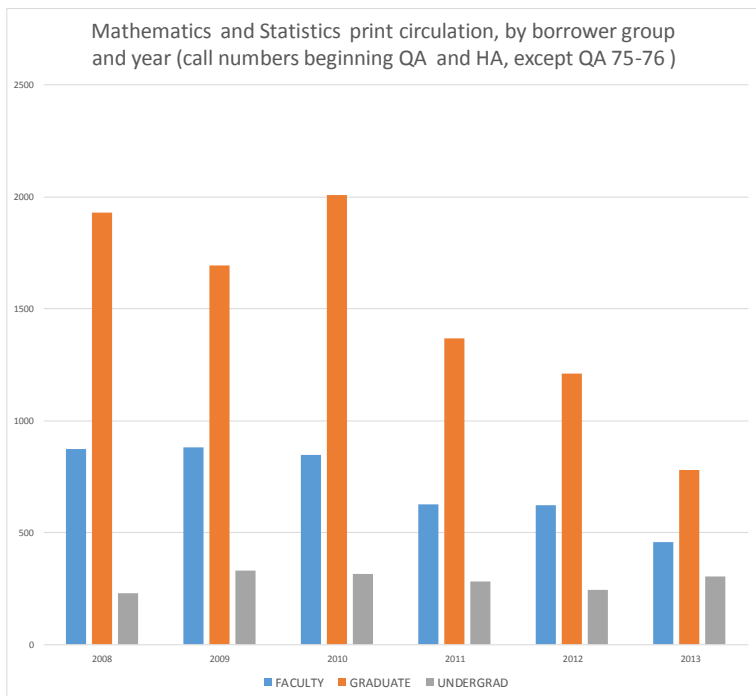

# Mathematics library news 13 May 2015

On this page are data on LSU print book circulation and LSU electronic journal downloads for mathematics books and journals. For access to these data I thank my colleagues Alice Daugherty and Michael Waugh. On the next two pages are reanalysis of results from the LSU Mathematics Department of a 2009 Library survey of faculty journal preferences. Faculty ratings were summed and then ranked to find an aggregate departmental ranking of journals. These rankings are matched with current (2013) Journals Citation Reports citation totals and impact factor. Correlations are low, since citation and impact factor ranking are for all results from Mathematics faculty, among which the highest citation totals and impact factors are for physics and electrical engineering journals, not only mathematics. I do not know why there are discrepancies with a similar analysis I sent you a year ago. This time I worked from the original data.